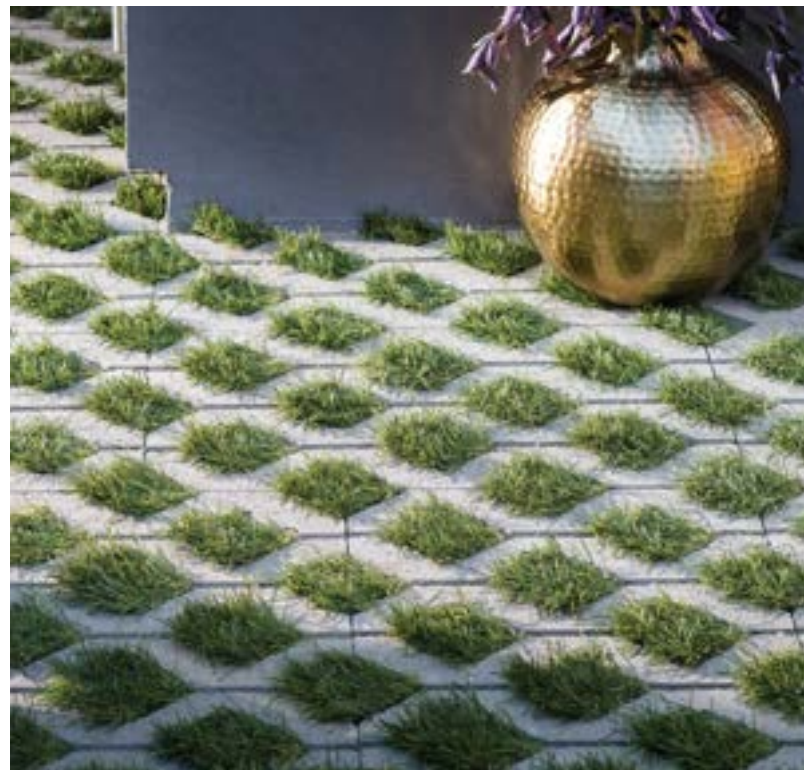

PAVER / 80MM

**Swatches represent product color only, not surface texture, dimension and/or shape.*

DAKOTA BLEND*

PEWTER BLEND*

4 1/2 x 9

TURFSTONE

PAVER / 80MM

Scan for product information