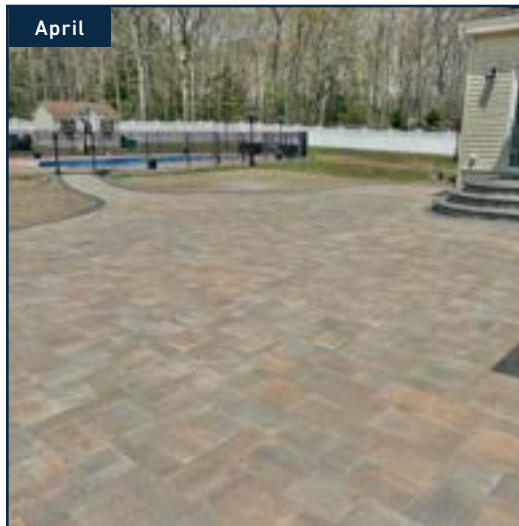

April
LJH LANDSCAPING & LAWN CARE LLC
Toms River, NJ