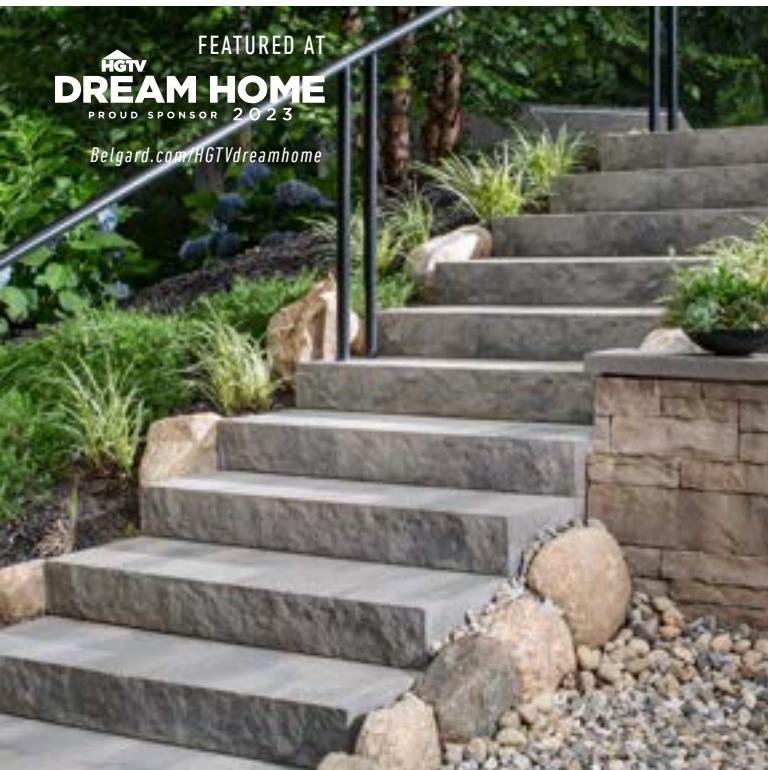

LANDINGS™

Scan for product information

STEP UNIT

FEATURED AT
HGTV DREAM HOME
PROUD SPONSOR 2023
Belgard.com/HGTVdreamhome