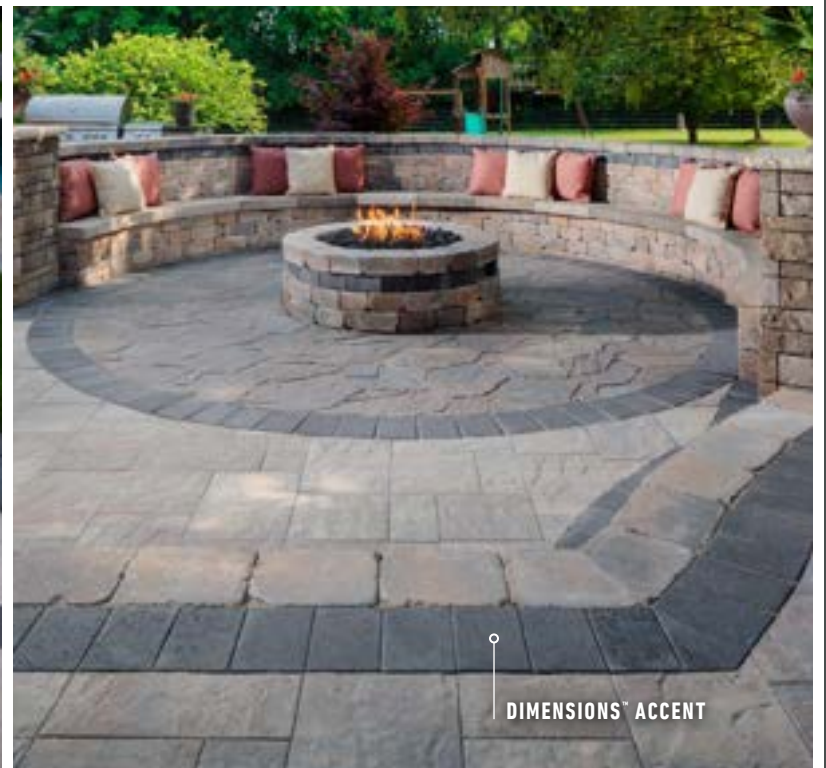

DIMENSIONS® ACCENT

DURAFUSION™ + COLORTECH™
See pg 13

FEATURED AT
HGTV DREAM HOME
PROUD SPONSOR 2023
Belgard.com/HGTVdreamhome