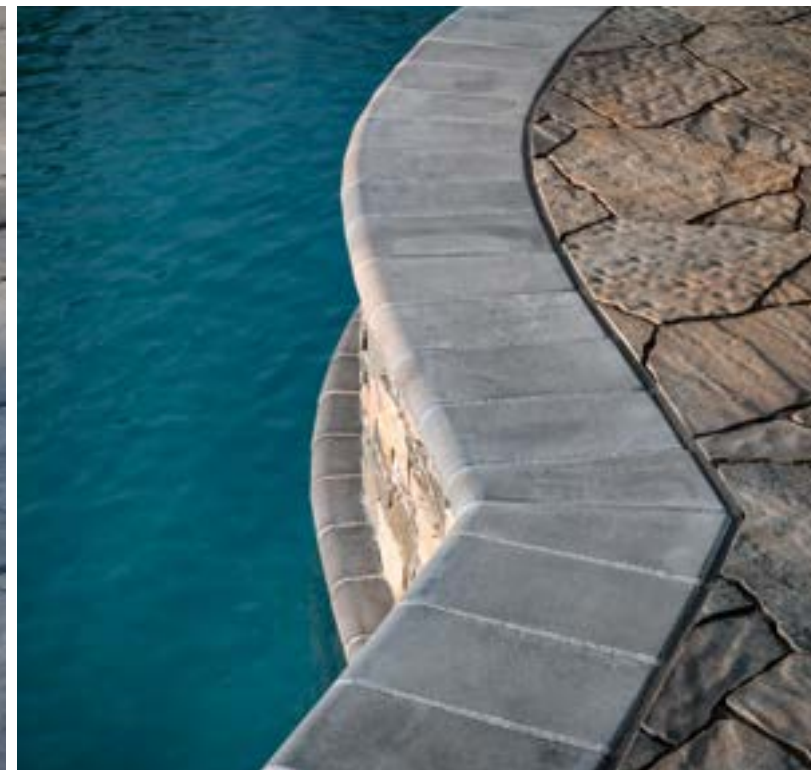

MARINA™

COPING / 60MM

Scan for product information

*Swatch represents product color only, not surface texture, dimension and/or shape.

design tip

For more pool design ideas and inspiration visit PebbleTec.com

14³/₁₆ x 23⁵/₁₆

5¹⁵/₁₆ x 11¹³/₁₆