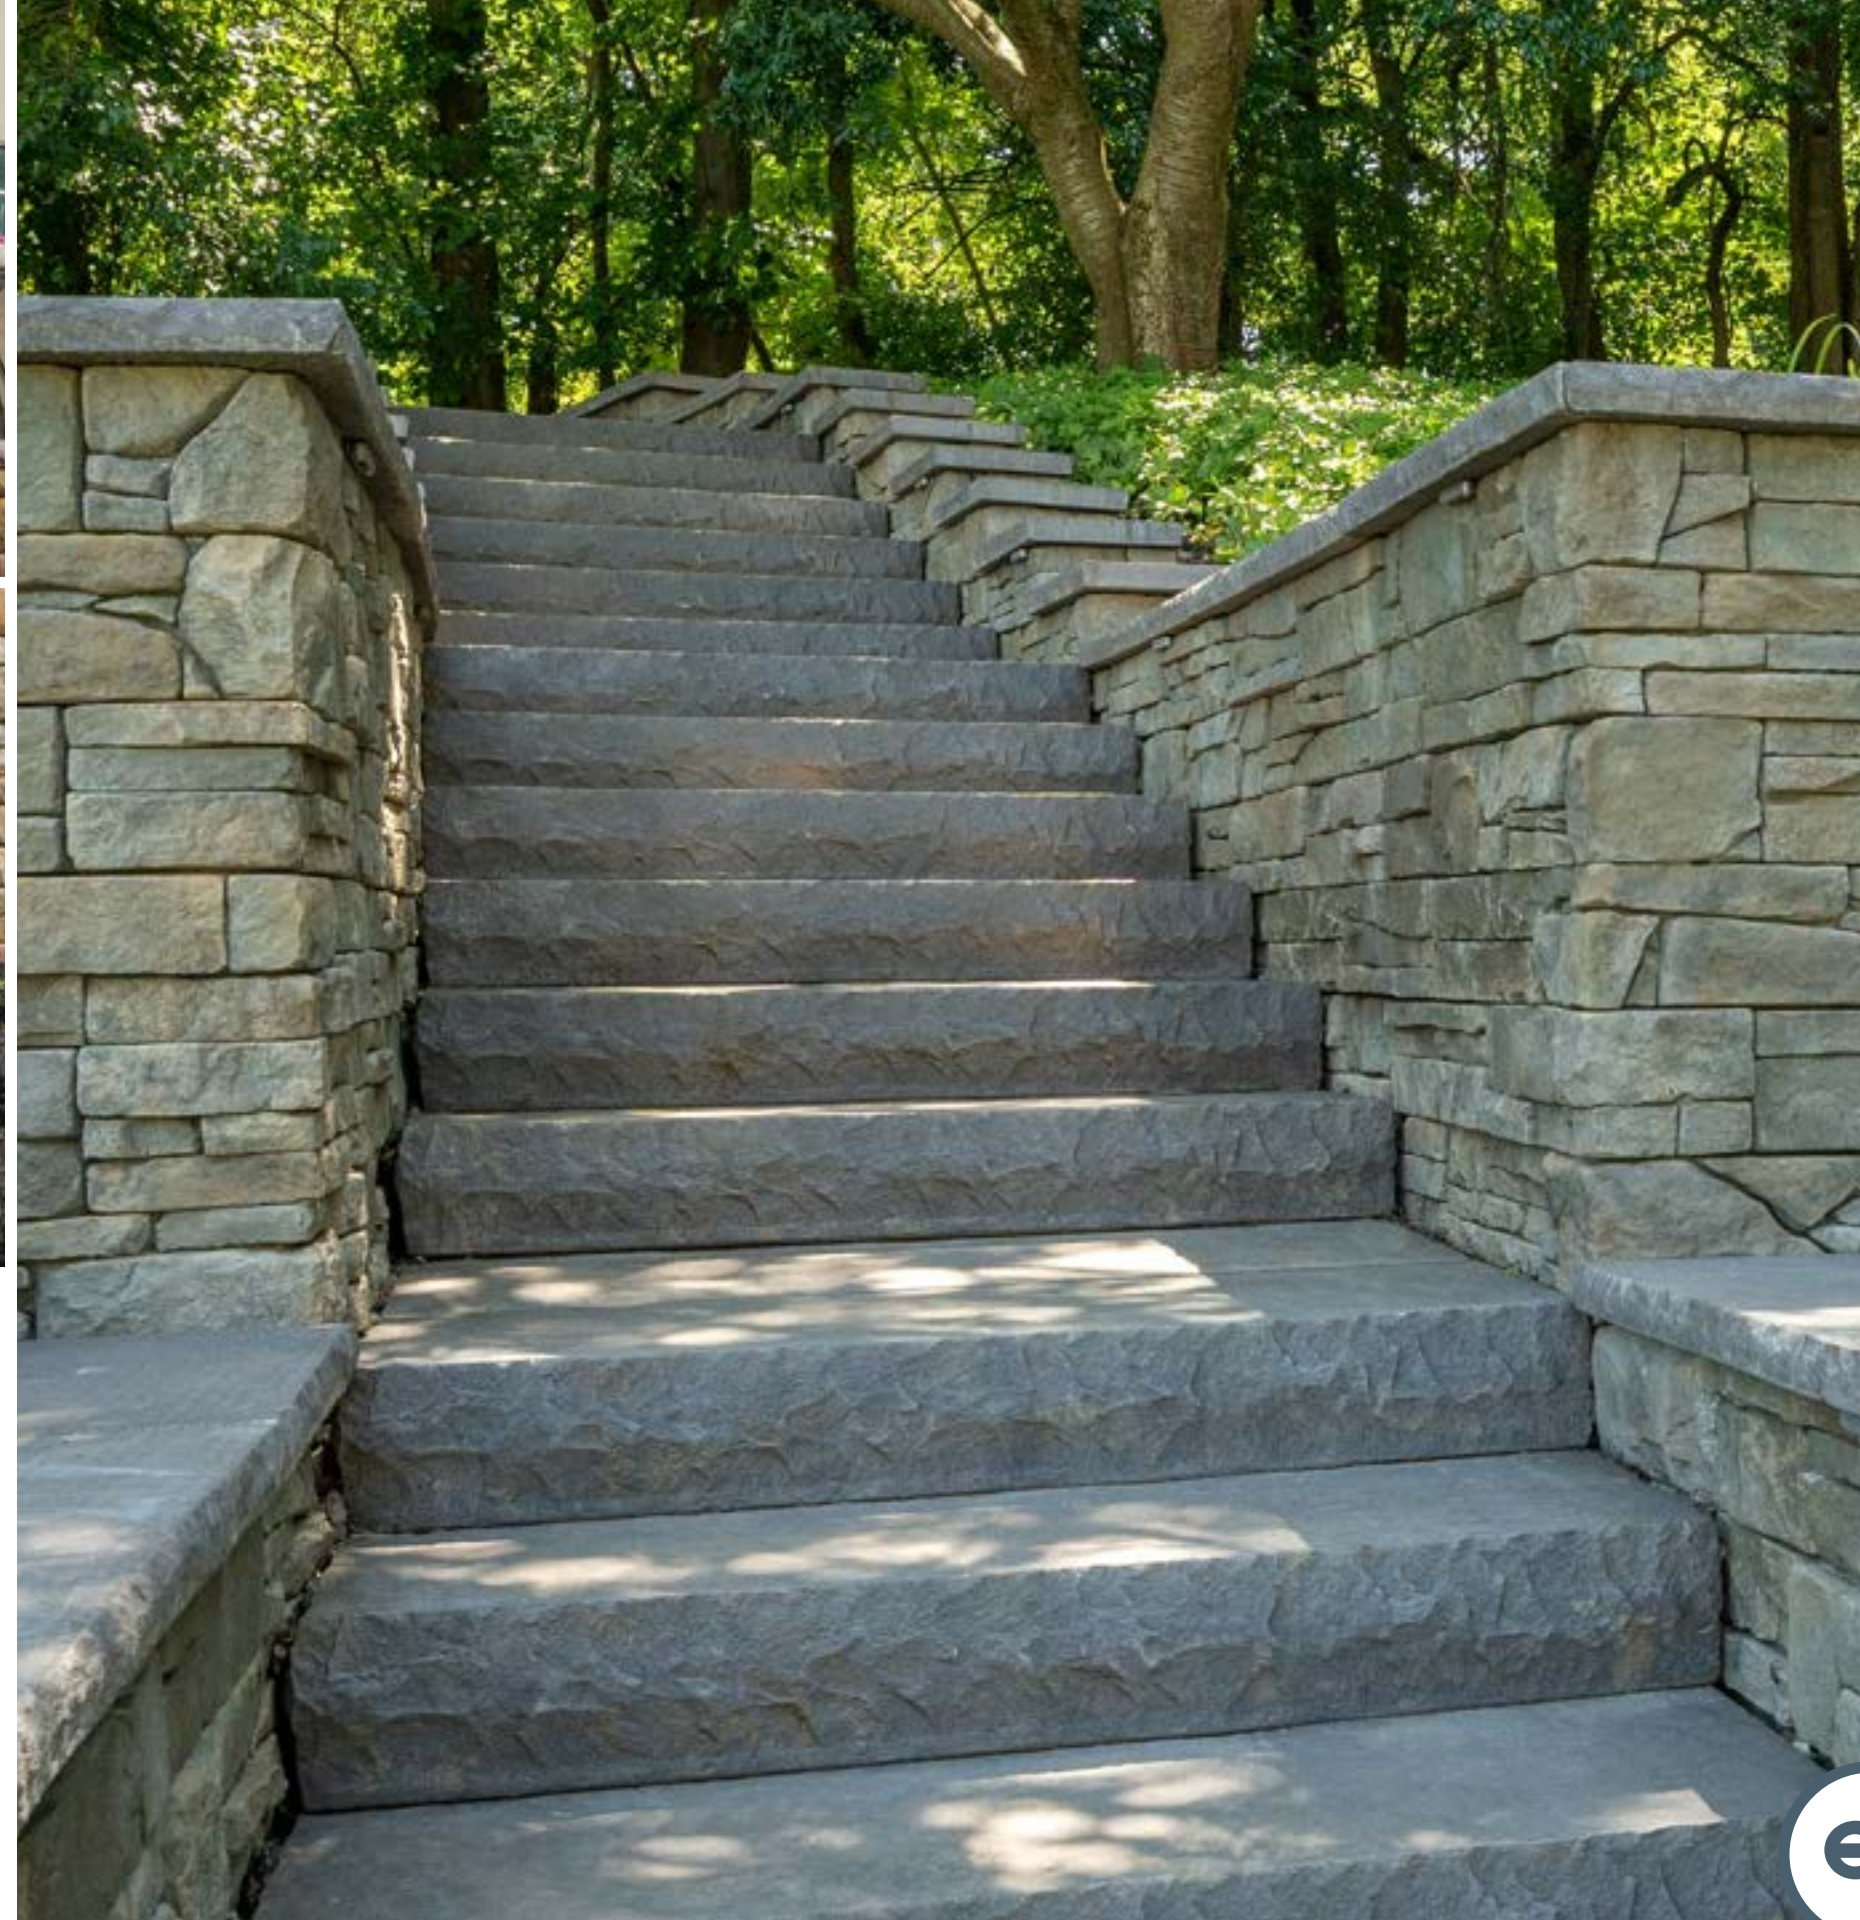

BELMONT CHISELED STEPS

Scan for
product
information

Available finished on 1 or 3 sides

BLUESTONE

BROWNSTONE

47½ x 15 x 6

LANDINGS™

Scan for product information