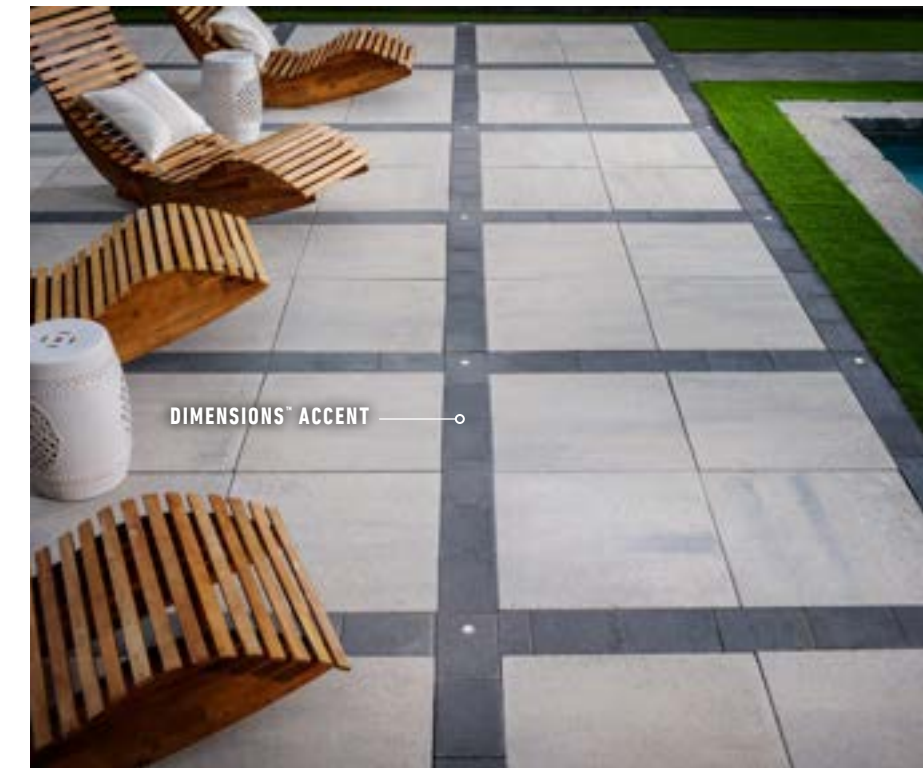

SABLE BLEND

SILEX BLEND

Dimensions 6

Dimensions 12

DIMENSIONS[®] ACCENT

NEW

PAVER / 60MM

Scan for product information