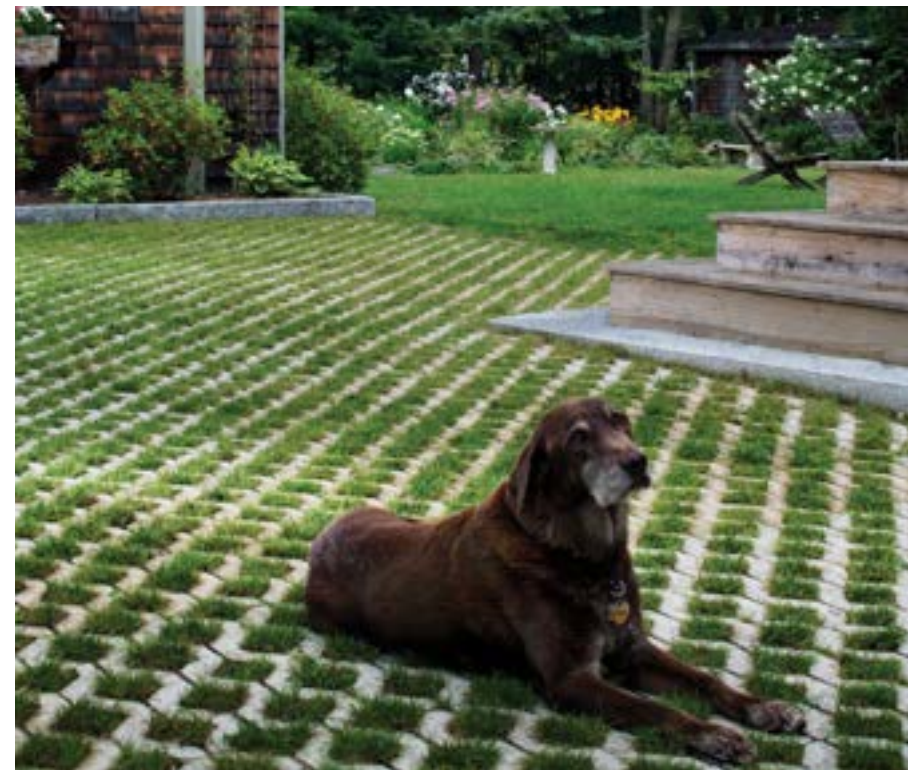

PAVER / 80MM

**Swatches represent product color only, not surface texture, dimension and/or shape.*

DAKOTA BLEND*

PEWTER BLEND*

4 1/2 x 9

TURFSTONE

PAVER / 80MM

Scan for product information