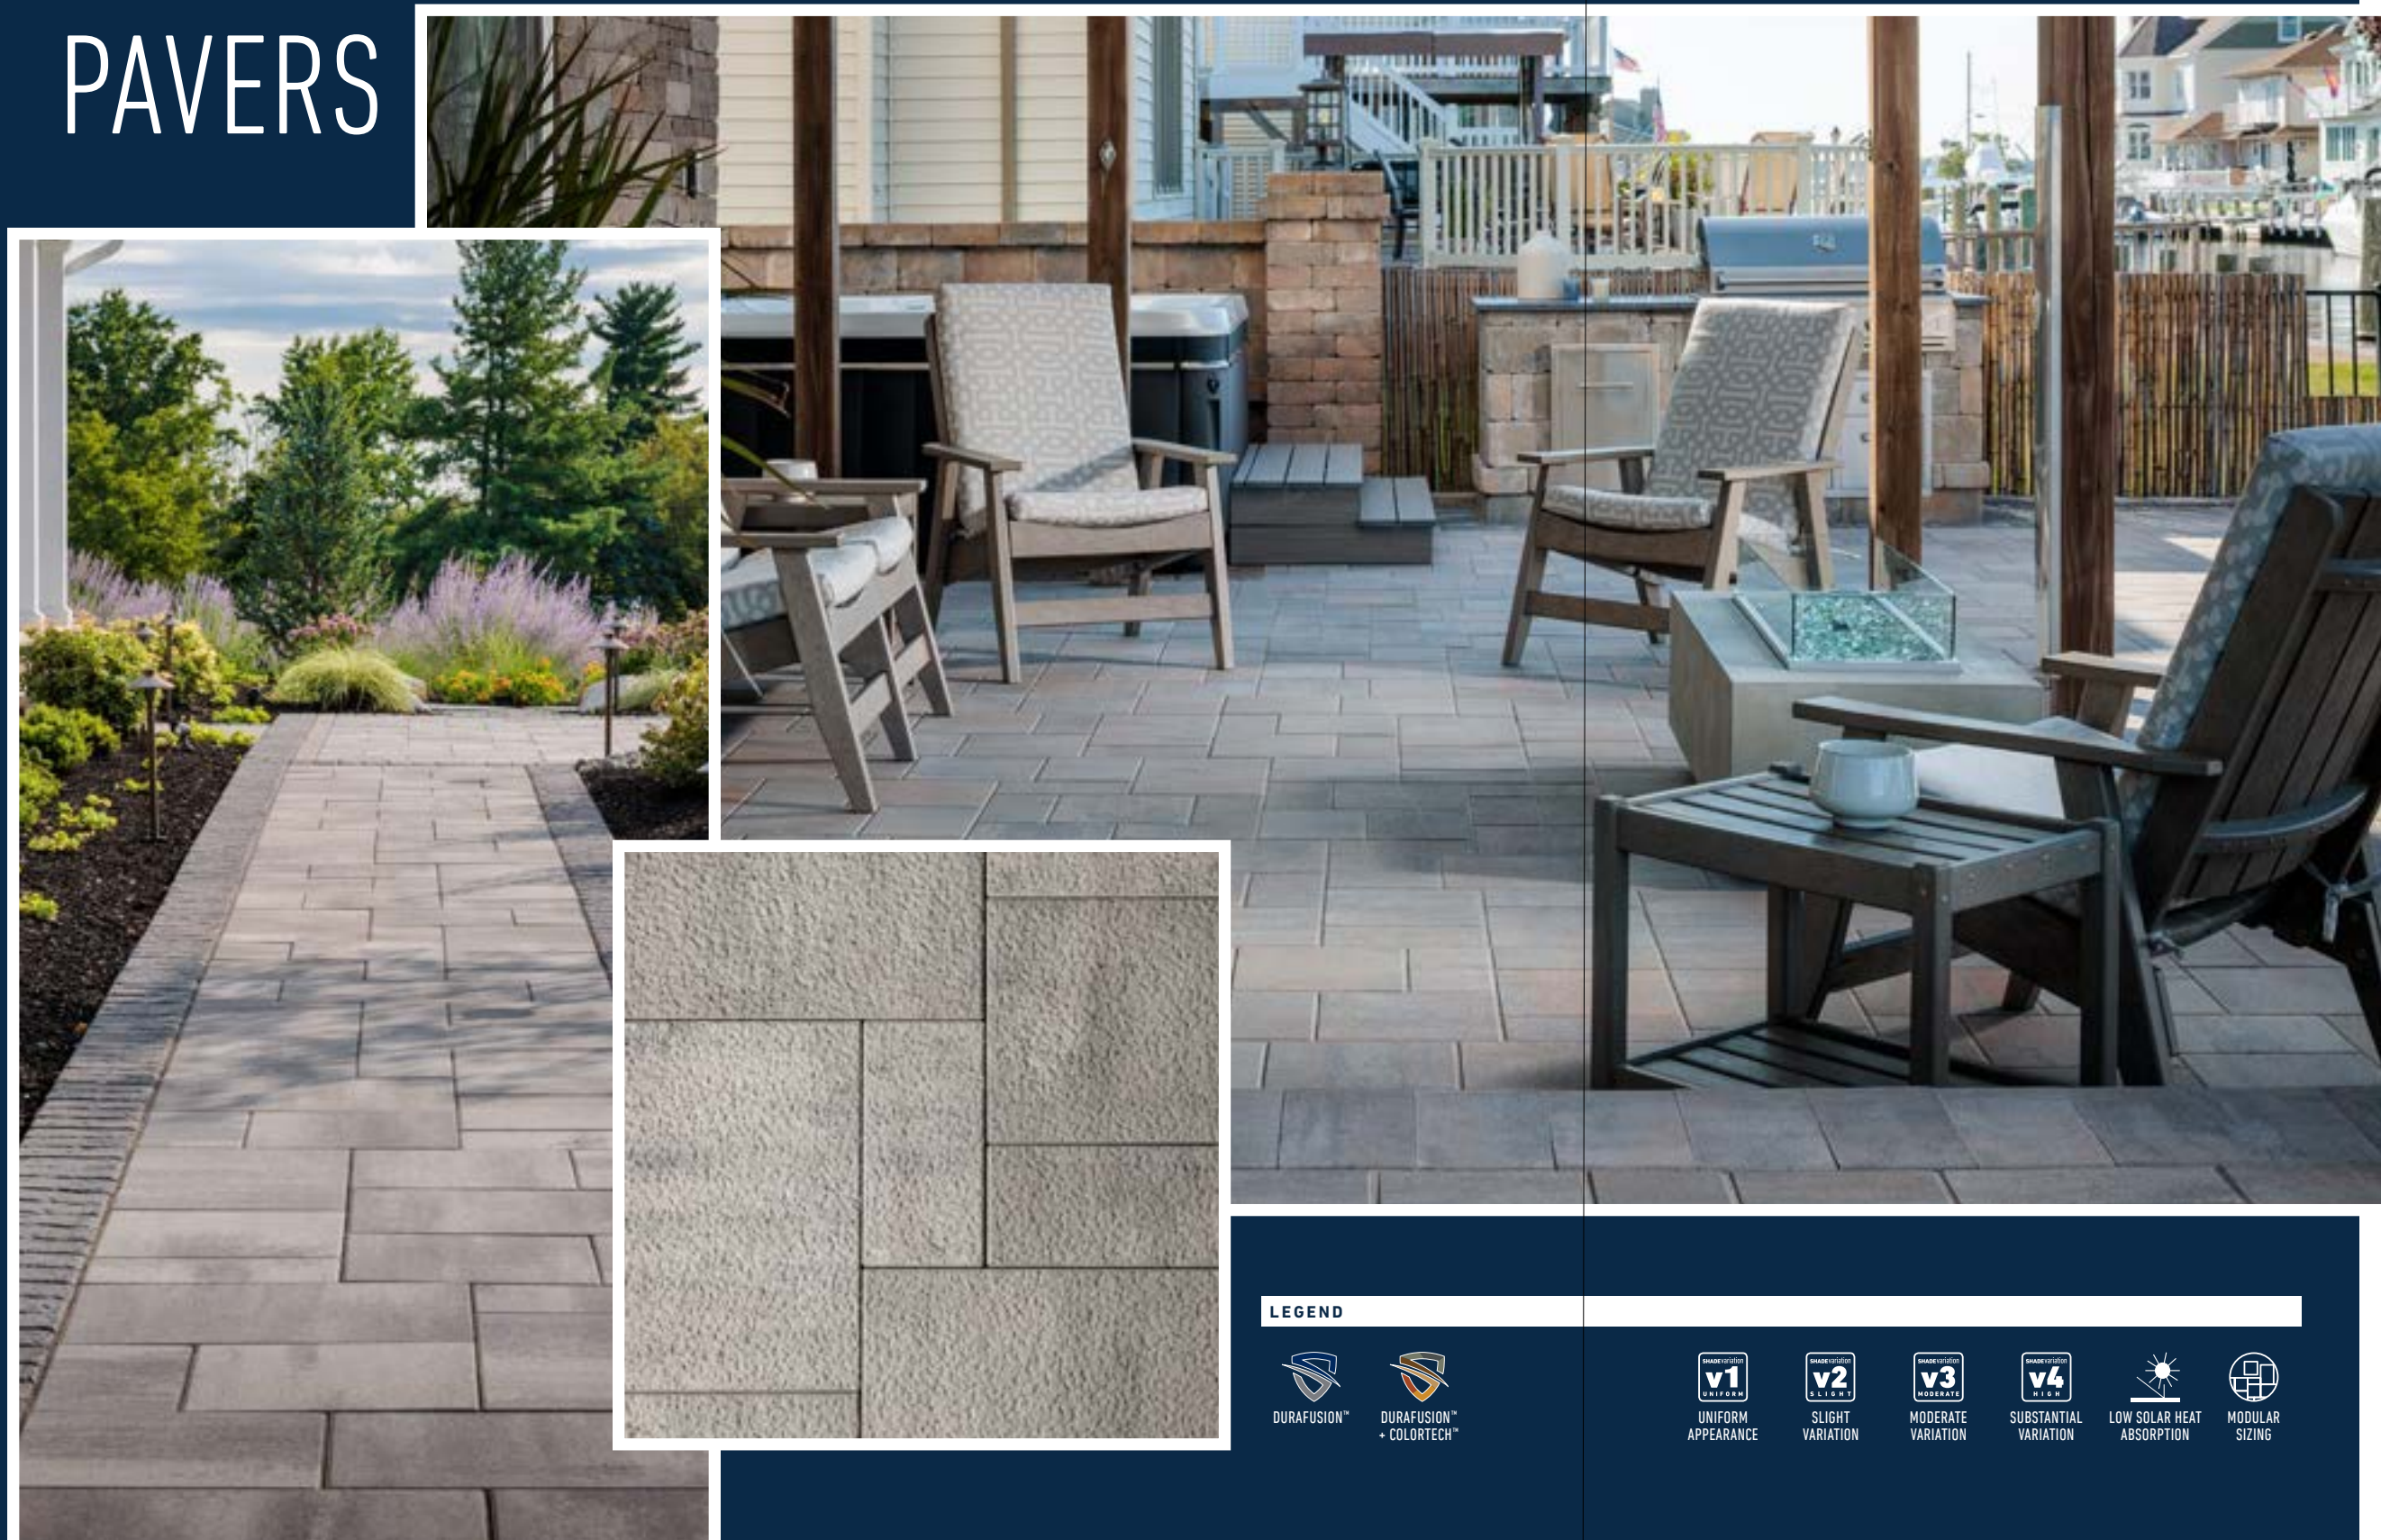

SLATE ■ SMOOTH ■ TUMBLED

PAVERS

LEGEND

DURAFUSION™

DURAFUSION™
+ COLORTECH™

UNIFORM
APPEARANCE

SLIGHT
VARIATION

MODERATE
VARIATION

SUBSTANTIAL
VARIATION

LOW SOLAR HEAT
ABSORPTION

MODULAR
SIZING

EP HENRY

- 26 Trilogy™ Smooth
- 28 Trilogy™ Textured
- 30 Brick Stone™
- 32 Old Towne Cobble™
- 34 Eco Cobble™

ARTISAN

- 36 Basalt™
- 38 Papyrus™

METROPOLITAN

- 40 Dimensions™
- 43 Dimensions™ Accent
- 44 Dimensions™ Slab

NATURAL

- 46 Origins™
- 49 Origins™ Accent
- 50 Mega-Arbel® Patio Slab

HERITAGE

- 52 Brooklyn®
- 54 Charlestone®

ENVIRONMENTAL

- 56 Aqualine®
- 57 Turfstone™

PORCELAIN

- 58 Lagoon
- 60 Noon
- 62 Glocal
- 64 Quarziti 2.0
- 66 Verona