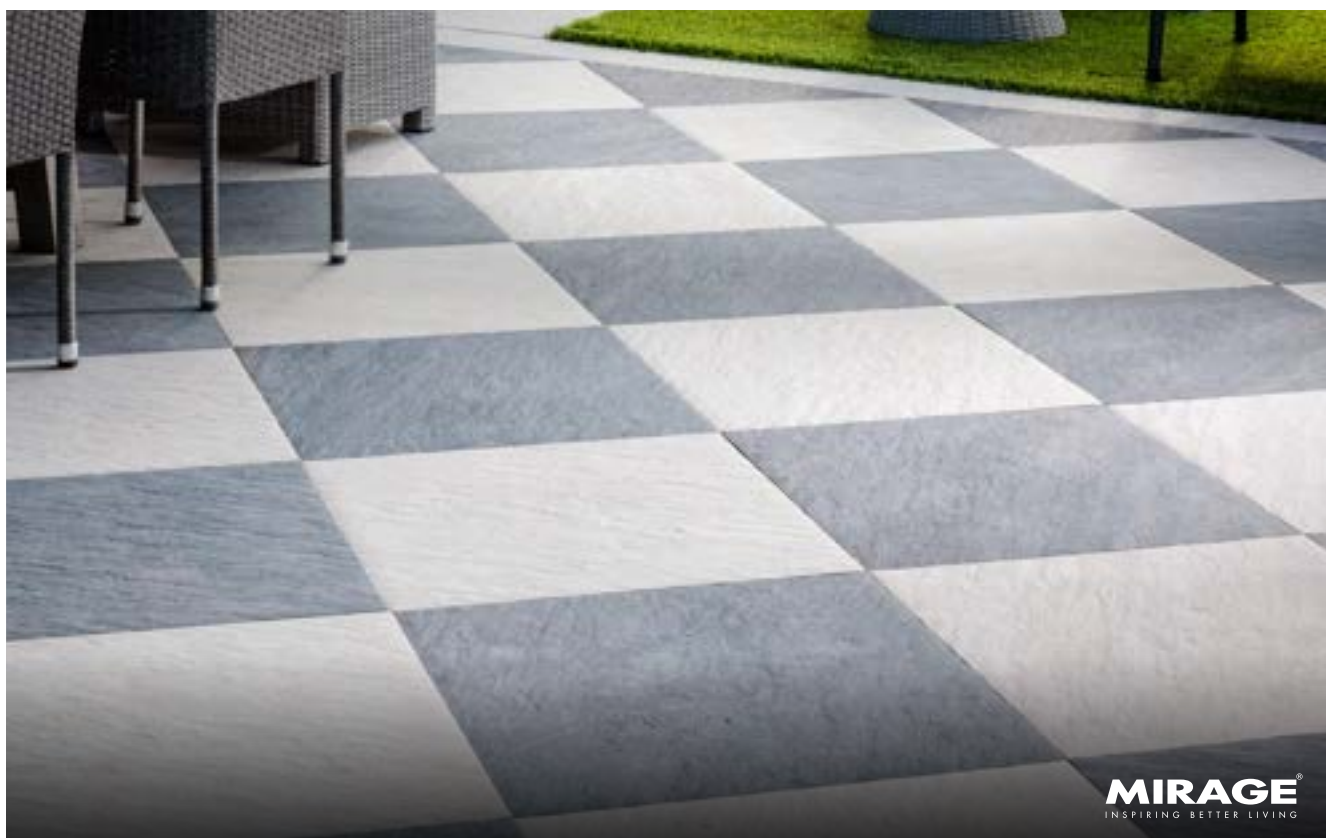

STONE FINISH

UNICO

18 x 36*

24 x 24

24 x 48

MIRAGE
INSPIRING BETTER LIVING

**Contact your Belgard® representative for availability and lead times. **Contact your Belgard® representative for availability in 24 x 48 sizing.*