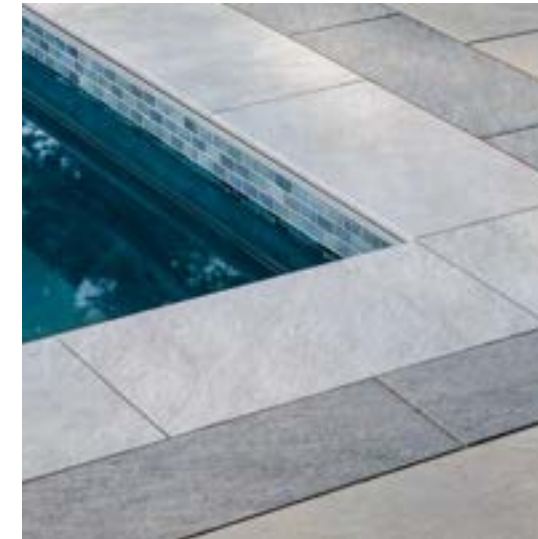

UNICO COPING | PG 106