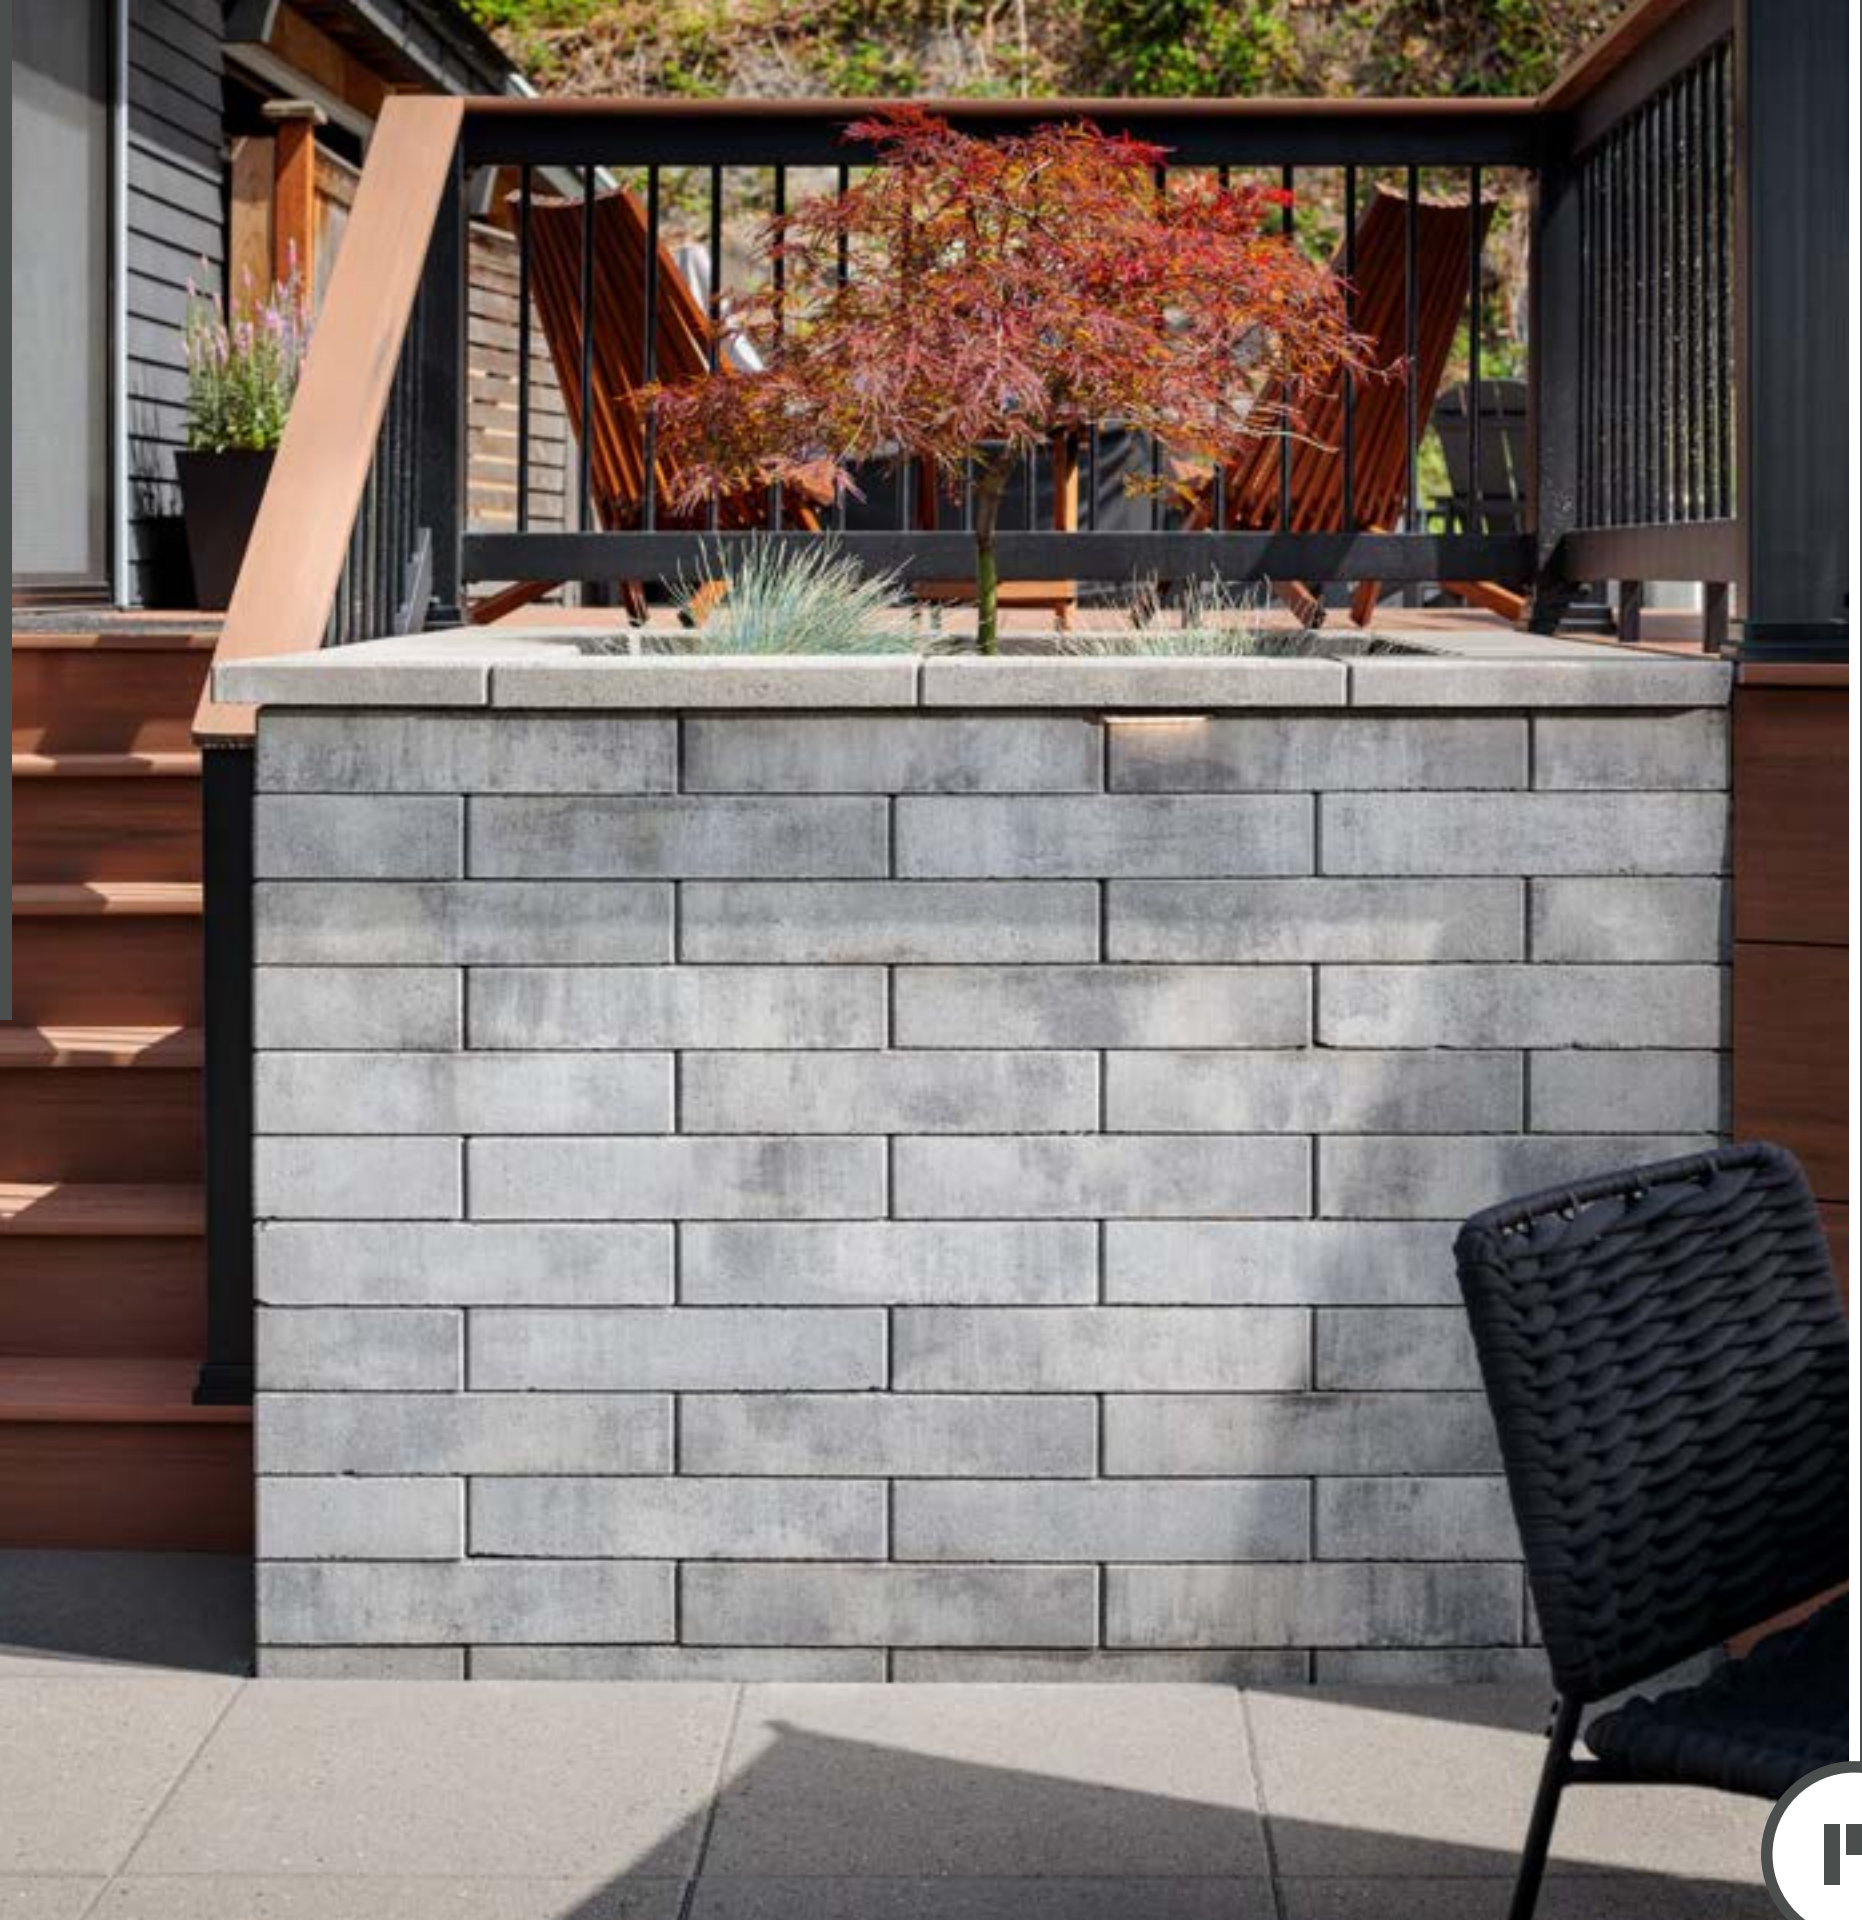

MELVILLE™

FREESTANDING / RETAINING WALL

Scan for product information

**Midnight color only available in 2 x 20 size.

design tip

Integrate the cap block throughout the wall for a multi-dimensional look.