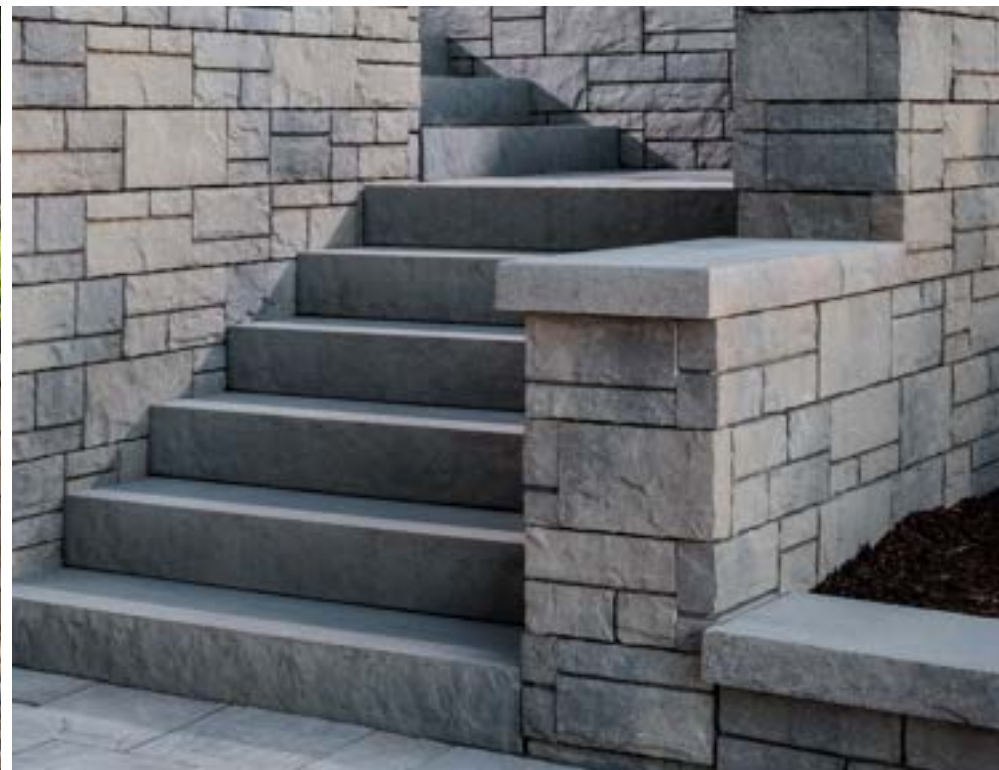

*Swatch represents product color only, not surface texture, dimension and/or shape.

6 x 48 x 18