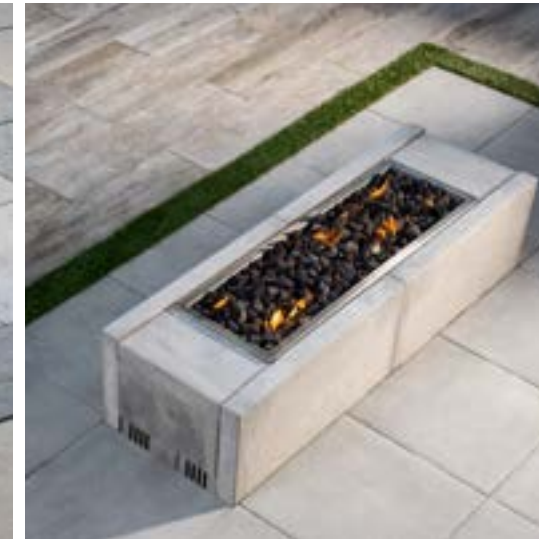

ELEMENTS™ LINEAR FIRE PIT INSERT | PG 110