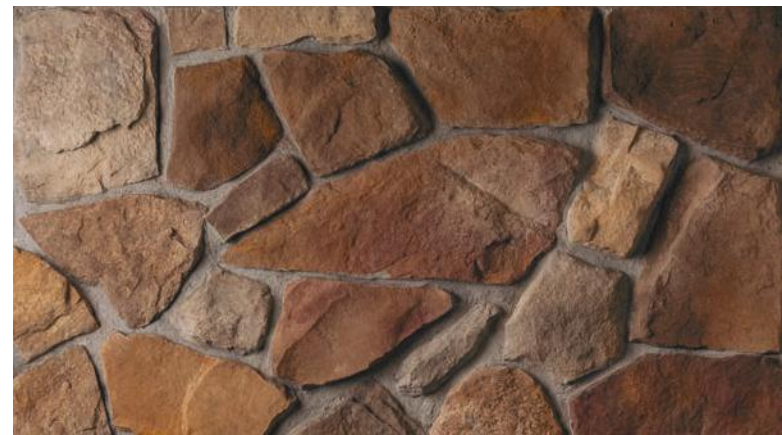

FIELDSTONE

CASA DI SASSI'S Fieldstone is tailored from stones originating in the highlands of the New England states. Along with a handsome, rugged texture, our Fieldstone is dressed with distinct edges for a tight-fitting application. This stone ranges from 2" to 10" in height and 3" to 18" in length.

Top: Gola Fieldstone

Monte