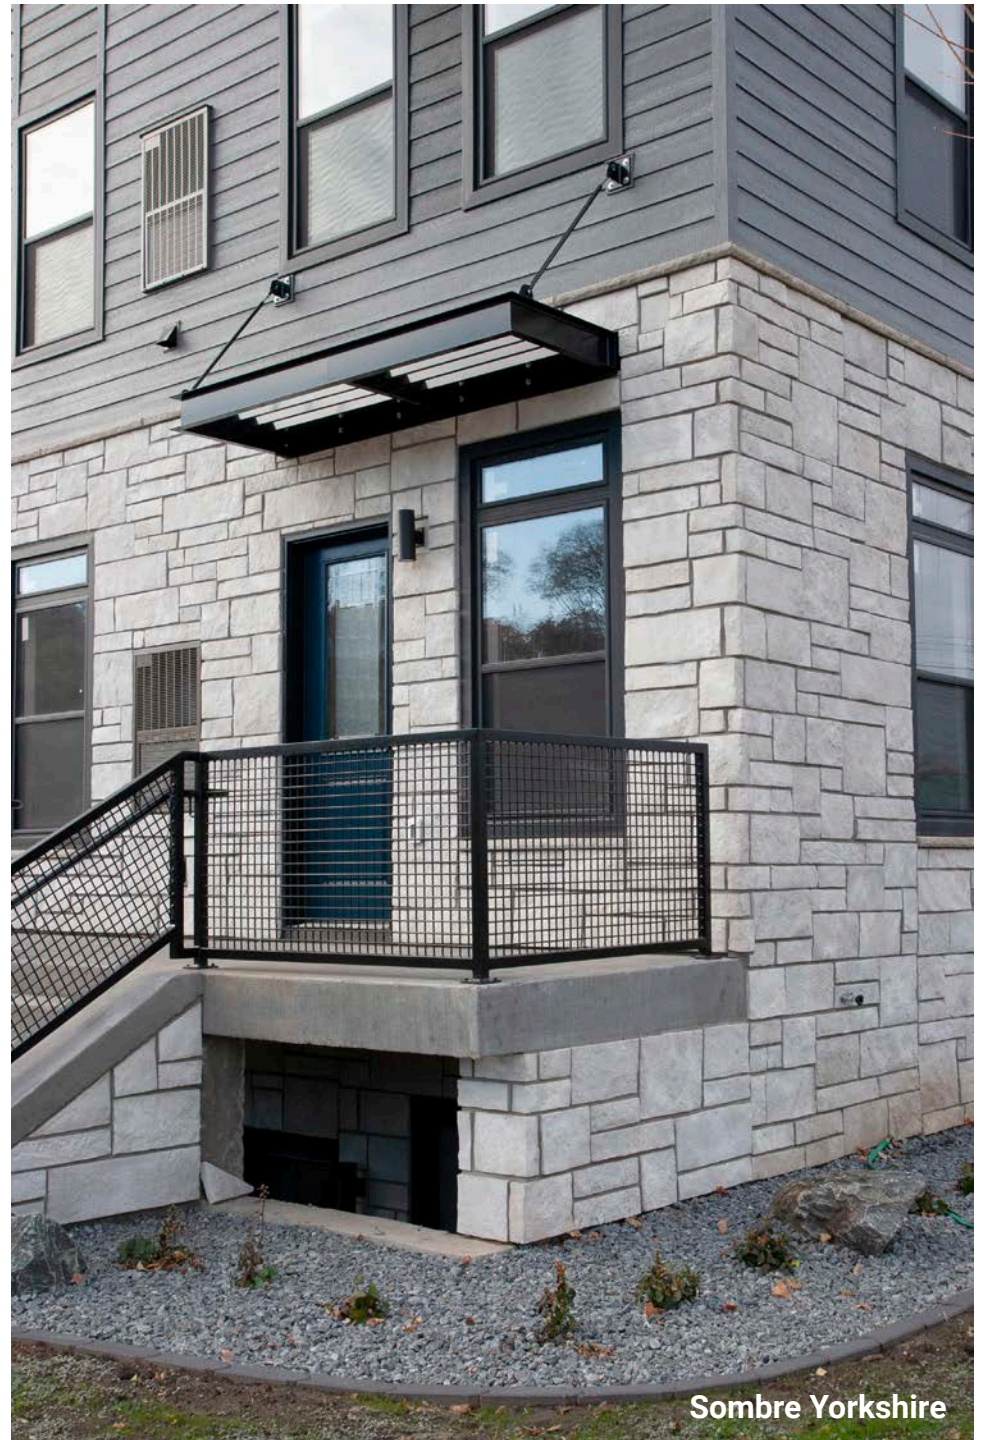

Sombre Yorkshire