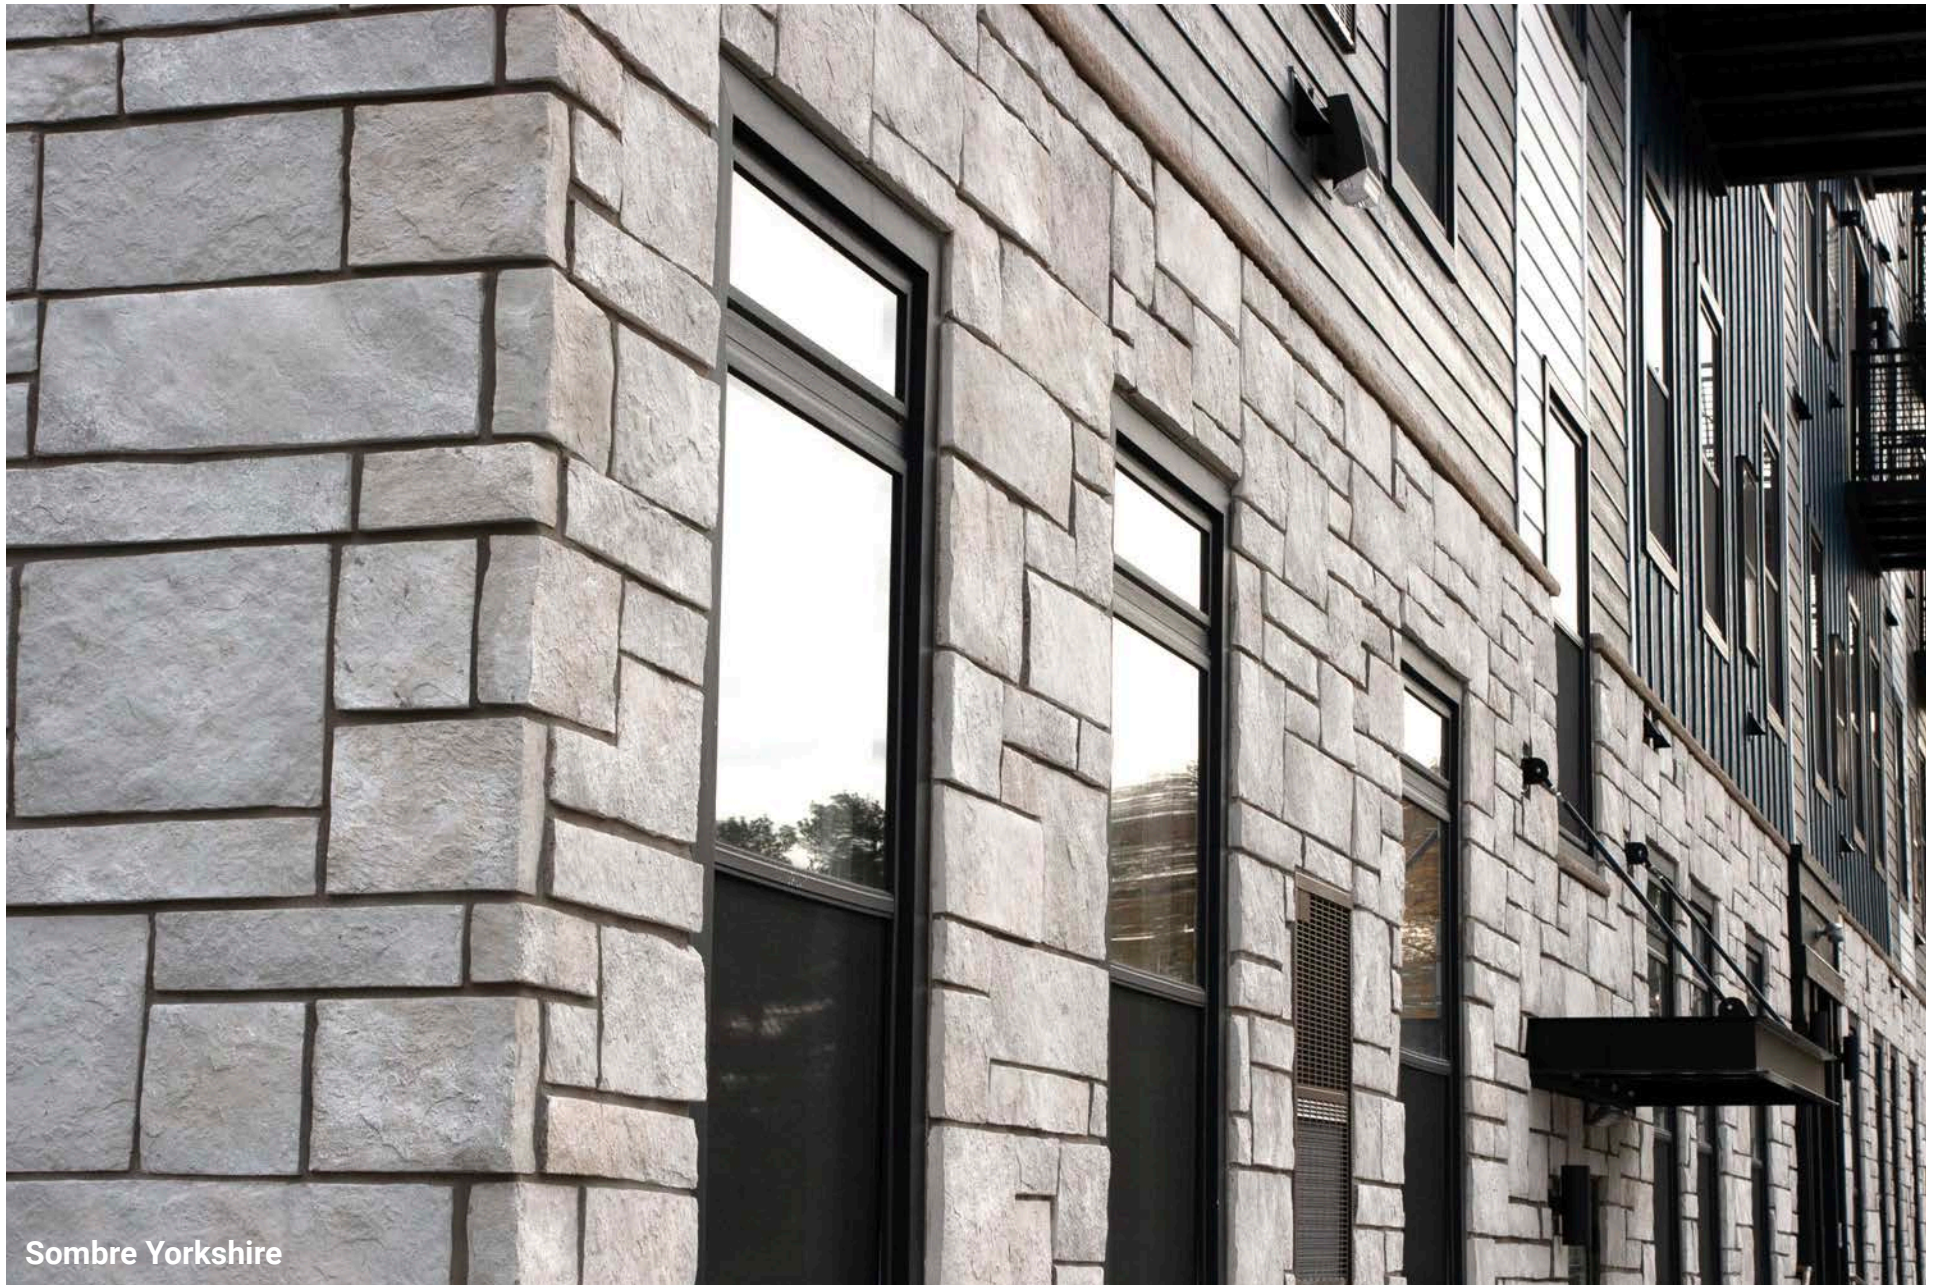

LIMESTONE | GRANITE | BARNSTONE | YORKSHIRE

Sombre Yorkshire