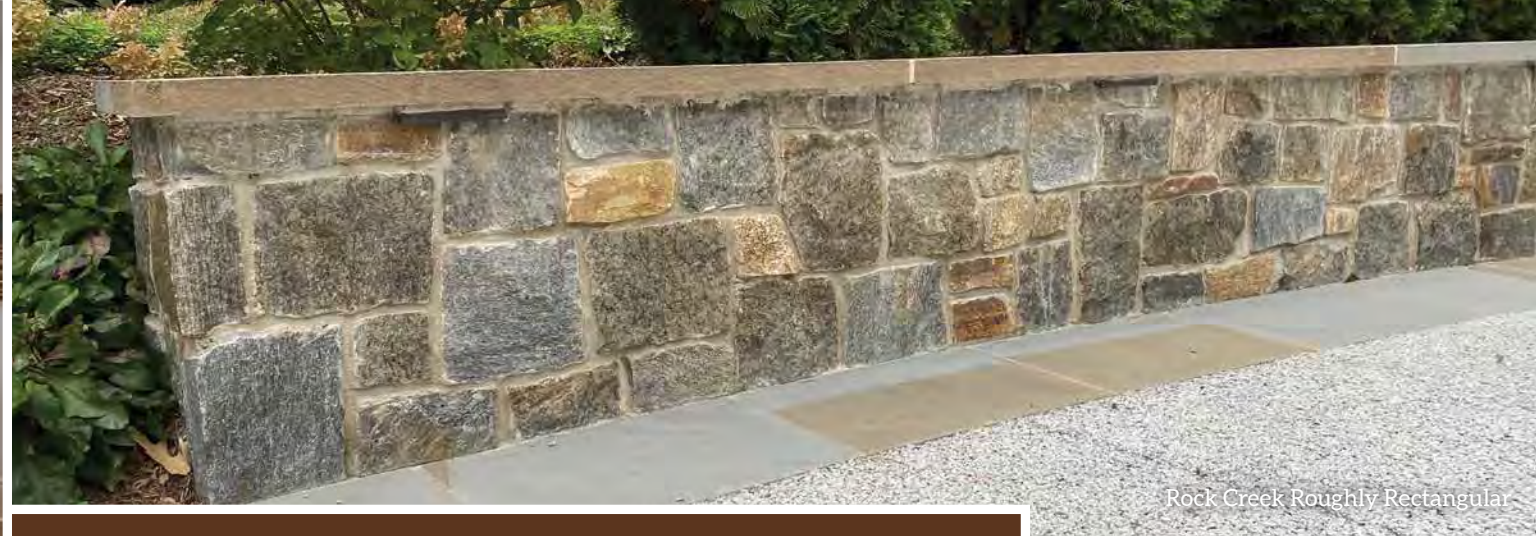

Rock Creek Roughly Rectangular

The durability and timeless beauty of natural stone is unmatched.